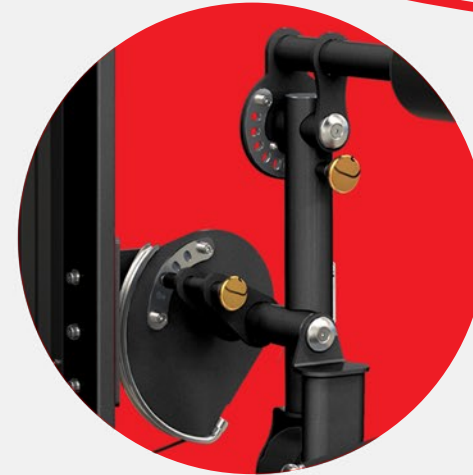

XS1413

ABS CRUNCH

COMMERCIAL SERIES

INTUITIVE DESIGN MAKING IT LADIES & ELDERLY FRIENDLY

X Track Single Series featuring a sleek and elegant built to the embodiment of ultra modern and ergonomic design which allow full body training for toning and strength training for residential, hospitality and commercial use at any environment.

It comes with adjustable seat to accommodate users of different heights, a comfortable back pad and grips with multiple positions. With an easy to adjust pin function, users can easily change the weight of the workout accordingly.

BASE FEATURES

| | |
|---------------------------|---|
| DIMENSION | 122CM X 133CM X 140CM |
| WEIGHT STACK | 105 KG |
| REINFORCE STRUCTURE | OVAL TUBE WITH SATIN BLACK COAT FINISHES |
| MAGNETIZED PLATE SELECTOR | YES |
| INDEPENDANT MOVEMENT | WITH ISO-LATED TECHNOLOGY |
| NON-SLIP GRIP | YES |
| WEIGHT INDICATOR | YES |
| UPHOLSTERY | MAN MADE HIGH QUALITY CARBON FIBRE LEATHER |
| RUBBER FEET | PROTECTION FOR FLOORING |
| ADJUSTMENTS | EASY ADJUSTMENT SEAT |
| CABLES | GLASS FIBRE REINFORCED NYLON PULLEYS FOR DURABILITY |
| PULLEY & BEARING | PRECISION MOTORS GRADE BALL BEARING PULLEYS |