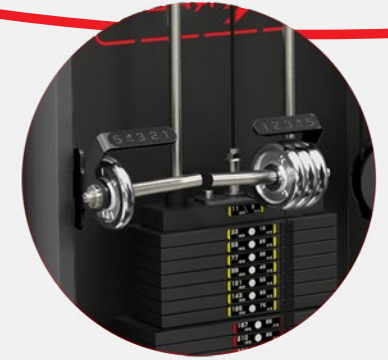

XS1413

ABS CRUNCH

COMMERCIAL SERIES

INTUITIVE DESIGN MAKING IT LADIES & ELDERLY FRIENDLY

X Track Single Series featuring a sleek and elegant built to the embodiment of ultra modern and ergonomic design which allow full body training for toning and strength training for residential, hospitality and commercial use at any environment.

It comes with adjustable seat to accommodate users of different heights, a comfortable back pad and grips with multiple positions. With an easy to adjust pin function, users can easily change the weight of the workout accordingly.

BASE FEATURES

| | |
|---------------------------|---|
| DIMENSION | 122CM X 133CM X 140CM |
| WEIGHT STACK | 105 KG |
| REINFORCE STRUCTURE | OVAL TUBE WITH SATIN BLACK COAT FINISHES |
| MAGNETIZED PLATE SELECTOR | YES |
| INDEPENDANT MOVEMENT | WITH ISO-LATED TECHNOLOGY |
| NON-SLIP GRIP | YES |
| WEIGHT INDICATOR | YES |
| UPHOLSTERY | MAN MADE HIGH QUALITY CARBON FIBRE LEATHER |
| RUBBER FEET | PROTECTION FOR FLOORING |
| ADJUSTMENTS | EASY ADJUSTMENT SEAT |
| CABLES | GLASS FIBRE REINFORCED NYLON PULLEYS FOR DURABILITY |
| PULLEY & BEARING | PRECISION MOTORS GRADE BALL BEARING PULLEYS |