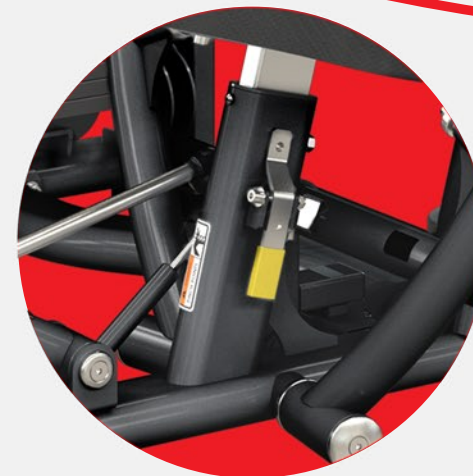

XS1401

CHEST PRESS

COMMERCIAL SERIES

INTUITIVE DESIGN MAKING IT LADIES & ELDERLY FRIENDLY

X Track Single Series featuring a sleek and elegant built to the embodiment of ultra modern and ergonomic design which allow full body training for toning and strength training for residential, hospitality and commercial use at any environment.

It comes with adjustable seat to accommodate users of different heights, a comfortable back pad and grips with multiple positions. With an easy to adjust pin function, users can easily change the weight of the workout accordingly.

BASE FEATURES

DIMENSION	131CM X 131CM X 127CM
WEIGHT STACK	105 KG
REINFORCE STRUCTURE	OVAL TUBE WITH SATIN BLACK COAT FINISHES
MAGNETIZED PLATE SELECTOR	YES
INDEPENDANT MOVEMENT	WITH ISO-LATED TECHNOLOGY
NON-SLIP GRIP	YES
WEIGHT INDICATOR	YES
UPHOLSTERY	MAN MADE HIGH QUALITY CARBON FIBRE LEATHER
RUBBER FEET	PROTECTION FOR FLOORING
ADJUSTMENTS	EASY ADJUSTMENT SEAT
CABLES	GLASS FIBRE REINFORCED NYLON PULLEYS FOR DURABILITY
PULLEY & BEARING	PRECISION MOTORS GRADE BALL BEARING PULLEYS