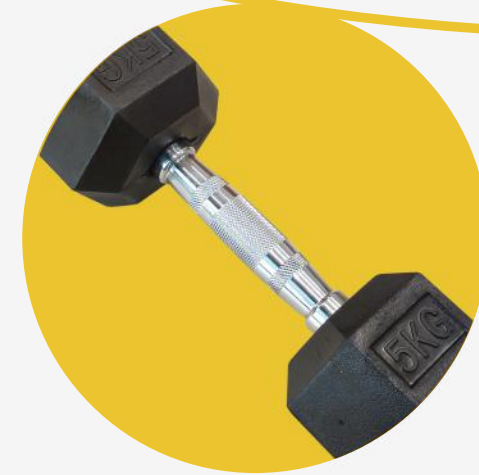

XHD25KGS

HEXAGON DUMBBELL W/ RACK

2.5 KG - 25 KG

Our dumbbell heads feature a hexagon design which provides for easier storage and no rolling weights. Rubber coated weights also prevent any damage on your floor in case you drop the weight.

This design is a classic, timeless feature that will be a great addition to any home gym or commercial gym.

BASE FEATURES

SOLD BY SET	YES
NUMBER OF UNIT	10 PAIRS
WEIGHT	2.5 KG - 25 KG
INCREMENT	2.5 KG
DUMBBELL LENGTH	25 CM - 38 CM
HANDLE LENGTH	13 CM
GRIP	KNURLED GRIP
RACK	OPTIONAL
RACK SIZE	164CM X 50CM X 72CM

- KNURLED HANDLES FOR MAXIMUM GRIP
- LOW ODOR RUBBER
- THE HEADS OF THE DUMBBELLS ARE SECURELY ATTACHED VIA FRICTION WELDING FOR EXTREME DURABILITY