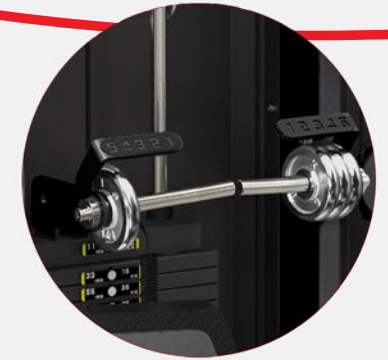

# INNER / OUTER THIGH

## COMMERCIAL SERIES

**INTUITIVE DESIGN MAKING IT LADIES & ELDERLY FRIENDLY**

X Track Single Series featuring a sleek and elegant built to the embodiment of ultra modern and ergonomic design which allow full body training for toning and strength training for residential, hospitality and commercial use at any environment.

It comes with adjustable seat to accommodate users of different heights, a comfortable back pad and grips with multiple positions. With an easy to adjust pin function, users can easily change the weight of the workout accordingly.

## BASE FEATURES

DIMENSION	173CM X 82CM X 140CM
WEIGHT STACK	105 KG
REINFORCE STRUCTURE	OVAL TUBE WITH SATIN BLACK COAT FINISHES
MAGNETIZED PLATE SELECTOR	YES
INDEPENDANT MOVEMENT	WITH ISO-LATED TECHNOLOGY
NON-SLIP GRIP	YES
WEIGHT INDICATOR	YES
UPHOLSTERY	MAN MADE HIGH QUALITY CARBON FIBRE LEATHER
RUBBER FEET	PROTECTION FOR FLOORING
ADJUSTMENTS	EASY ADJUSTMENT SEAT
CABLES	GLASS FIBRE REINFORCED NYLON PULLEYS FOR DURABILITY
PULLEY & BEARING	PRECISION MOTORS GRADE BALL BEARING PULLEYS