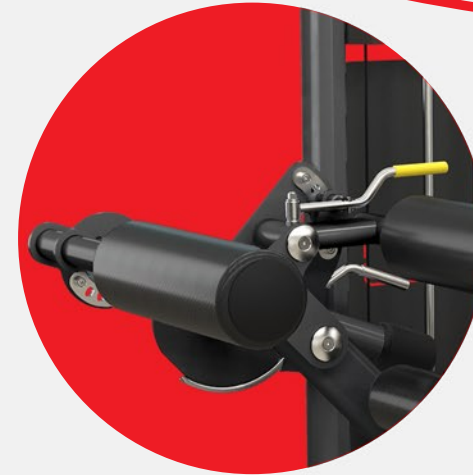

XS1409

LEG CURL

COMMERCIAL SERIES

INTUITIVE DESIGN MAKING IT LADIES & ELDERLY FRIENDLY

X Track Single Series featuring a sleek and elegant built to the embodiment of ultra modern and ergonomic design which allow full body training for toning and strength training for residential, hospitality and commercial use at any environment.

It comes with adjustable seat to accommodate users of different heights, a comfortable back pad and grips with multiple positions. With an easy to adjust pin function, users can easily change the weight of the workout accordingly.

BASE FEATURES

DIMENSION	163CM X 114CM X 155CM
WEIGHT STACK	105 KG
REINFORCE STRUCTURE	OVAL TUBE WITH SATIN BLACK COAT FINISHES
MAGNETIZED PLATE SELECTOR	YES
INDEPENDANT MOVEMENT	WITH ISO-LATED TECHNOLOGY
NON-SLIP GRIP	YES
WEIGHT INDICATOR	YES
UPHOLSTERY	MAN MADE HIGH QUALITY CARBON FIBRE LEATHER
RUBBER FEET	PROTECTION FOR FLOORING
ADJUSTMENTS	EASY ADJUSTMENT SEAT
CABLES	GLASS FIBRE REINFORCED NYLON PULLEYS FOR DURABILITY
PULLEY & BEARING	PRECISION MOTORS GRADE BALL BEARING PULLEYS