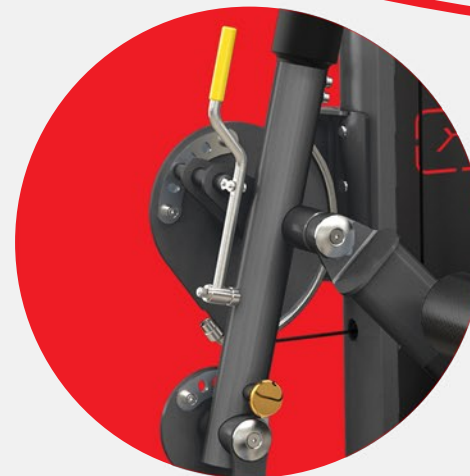

XS1408

LEG EXTENSION

COMMERCIAL SERIES

INTUITIVE DESIGN MAKING IT LADIES & ELDERLY FRIENDLY

X Track Single Series featuring a sleek and elegant built to the embodiment of ultra modern and ergonomic design which allow full body training for toning and strength training for residential, hospitality and commercial use at any environment.

It comes with adjustable seat to accommodate users of different heights, a comfortable back pad and grips with multiple positions. With an easy to adjust pin function, users can easily change the weight of the workout accordingly.

BASE FEATURES

DIMENSION	135CM X 114CM X 155CM
WEIGHT STACK	105 KG
REINFORCE STRUCTURE	OVAL TUBE WITH SATIN BLACK COAT FINISHES
MAGNETIZED PLATE SELECTOR	YES
INDEPENDANT MOVEMENT	WITH ISO-LATED TECHNOLOGY
NON-SLIP GRIP	YES
WEIGHT INDICATOR	YES
UPHOLSTERY	MAN MADE HIGH QUALITY CARBON FIBRE LEATHER
RUBBER FEET	PROTECTION FOR FLOORING
ADJUSTMENTS	EASY ADJUSTMENT SEAT
CABLES	GLASS FIBRE REINFORCED NYLON PULLEYS FOR DURABILITY
PULLEY & BEARING	PRECISION MOTORS GRADE BALL BEARING PULLEYS