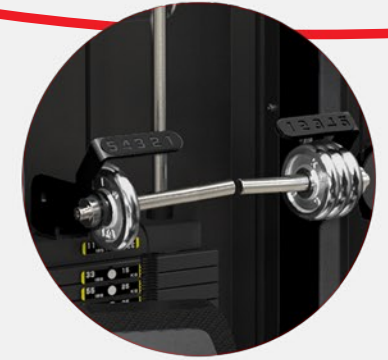

XS1407

MID ROW

COMMERCIAL SERIES

INTUITIVE DESIGN MAKING IT LADIES & ELDERLY FRIENDLY

X Track Single Series featuring a sleek and elegant built to the embodiment of ultra modern and ergonomic design which allow full body training for toning and strength training for residential, hospitality and commercial use at any environment.

It comes with adjustable seat to accommodate users of different heights, a comfortable back pad and grips with multiple positions. With an easy to adjust pin function, users can easily change the weight of the workout accordingly.

BASE FEATURES

DIMENSION	171CM X 121CM X 139CM
WEIGHT STACK	105 KG
REINFORCE STRUCTURE	OVAL TUBE WITH SATIN BLACK COAT FINISHES
MAGNETIZED PLATE SELECTOR	YES
INDEPENDANT MOVEMENT	WITH ISO-LATED TECHNOLOGY
NON-SLIP GRIP	YES
WEIGHT INDICATOR	YES
UPHOLSTERY	MAN MADE HIGH QUALITY CARBON FIBRE LEATHER
RUBBER FEET	PROTECTION FOR FLOORING
ADJUSTMENTS	EASY ADJUSTMENT SEAT
CABLES	GLASS FIBRE REINFORCED NYLON PULLEYS FOR DURABILITY
PULLEY & BEARING	PRECISION MOTORS GRADE BALL BEARING PULLEYS