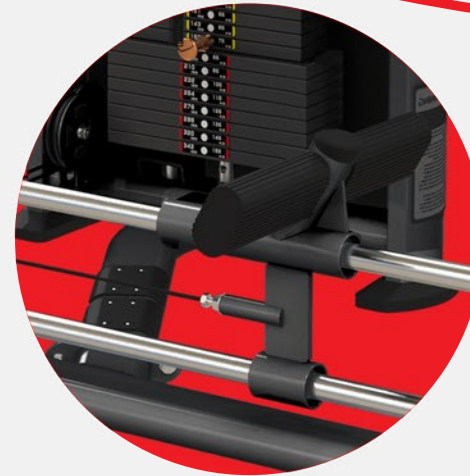

XS1418

MULTI HIP EXERCISE

COMMERCIAL SERIES

INTUITIVE DESIGN MAKING IT LADIES & ELDERLY FRIENDLY

X Track Single Series featuring a sleek and elegant built to the embodiment of ultra modern and ergonomic design which allow full body training for toning and strength training for residential, hospitality and commercial use at any environment.

It comes with adjustable seat to accommodate users of different heights, a comfortable back pad and grips with multiple positions. With an easy to adjust pin function, users can easily change the weight of the workout accordingly.

BASE FEATURES

DIMENSION	135CM X 102CM X 150CM
WEIGHT STACK	105 KG
REINFORCE STRUCTURE	OVAL TUBE WITH SATIN BLACK COAT FINISHES
MAGNETIZED PLATE SELECTOR	YES
INDEPENDANT MOVEMENT	WITH ISO-LATED TECHNOLOGY
NON-SLIP GRIP	YES
WEIGHT INDICATOR	YES
UPHOLSTERY	MAN MADE HIGH QUALITY CARBON FIBRE LEATHER
RUBBER FEET	PROTECTION FOR FLOORING
ADJUSTMENTS	EASY ADJUSTMENT SEAT
CABLES	GLASS FIBRE REINFORCED NYLON PULLEYS FOR DURABILITY
PULLEY & BEARING	PRECISION MOTORS GRADE BALL BEARING PULLEYS