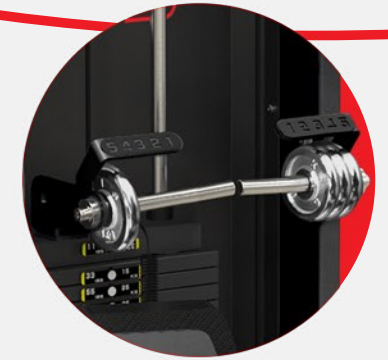

XS1418

MULTI HIP EXERCISE

COMMERCIAL SERIES

INTUITIVE DESIGN MAKING IT LADIES & ELDERLY FRIENDLY

X Track Single Series featuring a sleek and elegant built to the embodiment of ultra modern and ergonomic design which allow full body training for toning and strength training for residential, hospitality and commercial use at any environment.

It comes with adjustable seat to accommodate users of different heights, a comfortable back pad and grips with multiple positions. With an easy to adjust pin function, users can easily change the weight of the workout accordingly.

BASE FEATURES

DIMENSION	135CM X 102CM X 150CM
WEIGHT STACK	105 KG
REINFORCE STRUCTURE	OVAL TUBE WITH SATIN BLACK COAT FINISHES
MAGNETIZED PLATE SELECTOR	YES
INDEPENDANT MOVEMENT	WITH ISO-LATED TECHNOLOGY
NON-SLIP GRIP	YES
WEIGHT INDICATOR	YES
UPHOLSTERY	MAN MADE HIGH QUALITY CARBON FIBRE LEATHER
RUBBER FEET	PROTECTION FOR FLOORING
ADJUSTMENTS	EASY ADJUSTMENT SEAT
CABLES	GLASS FIBRE REINFORCED NYLON PULLEYS FOR DURABILITY
PULLEY & BEARING	PRECISION MOTORS GRADE BALL BEARING PULLEYS