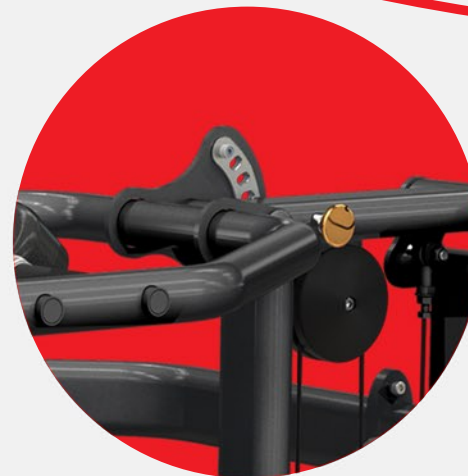

XS1422

MULTI PRESS

COMMERCIAL SERIES

**INTUITIVE DESIGN MAKING IT
LADIES & ELDERLY FRIENDLY**

X Track Single Series featuring a sleek and elegant built to the embodiment of ultra modern and ergonomic design which allow full body training for toning and strength training for residential, hospitality and commercial use at any environment.

It comes with adjustable seat to accommodate users of different heights, a comfortable back pad and grips with multiple positions. With an easy to adjust pin function, users can easily change the weight of the workout accordingly.

BASE FEATURES

DIMENSION	183CM X 150CM X 178CM
WEIGHT STACK	105 KG
REINFORCE STRUCTURE	OVAL TUBE WITH SATIN BLACK COAT FINISHES
MAGNETIZED PLATE SELECTOR	YES
INDEPENDANT MOVEMENT	WITH ISO-LATED TECHNOLOGY
NON-SLIP GRIP	YES
WEIGHT INDICATOR	YES
UPHOLSTERY	MAN MADE HIGH QUALITY CARBON FIBRE LEATHER
RUBBER FEET	PROTECTION FOR FLOORING
ADJUSTMENTS	EASY ADJUSTMENT SEAT
CABLES	GLASS FIBRE REINFORCED NYLON PULLEYS FOR DURABILITY
PULLEY & BEARING	PRECISION MOTORS GRADE BALL BEARING PULLEYS