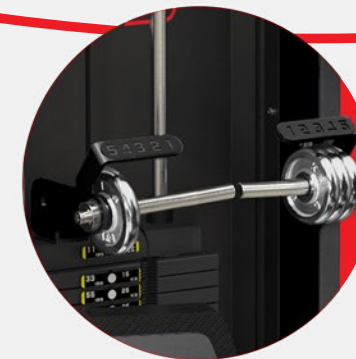

XS1422

MULTI PRESS

COMMERCIAL SERIES

**INTUITIVE DESIGN MAKING IT
LADIES & ELDERLY FRIENDLY**

X Track Single Series featuring a sleek and elegant built to the embodiment of ultra modern and ergonomic design which allow full body training for toning and strength training for residential, hospitality and commercial use at any environment.

It comes with adjustable seat to accommodate users of different heights, a comfortable back pad and grips with multiple positions. With an easy to adjust pin function, users can easily change the weight of the workout accordingly.

BASE FEATURES

DIMENSION	183CM X 150CM X 178CM
WEIGHT STACK	105 KG
REINFORCE STRUCTURE	OVAL TUBE WITH SATIN BLACK COAT FINISHES
MAGNETIZED PLATE SELECTOR	YES
INDEPENDANT MOVEMENT	WITH ISO-LATED TECHNOLOGY
NON-SLIP GRIP	YES
WEIGHT INDICATOR	YES
UPHOLSTERY	MAN MADE HIGH QUALITY CARBON FIBRE LEATHER
RUBBER FEET	PROTECTION FOR FLOORING
ADJUSTMENTS	EASY ADJUSTMENT SEAT
CABLES	GLASS FIBRE REINFORCED NYLON PULLEYS FOR DURABILITY
PULLEY & BEARING	PRECISION MOTORS GRADE BALL BEARING PULLEYS