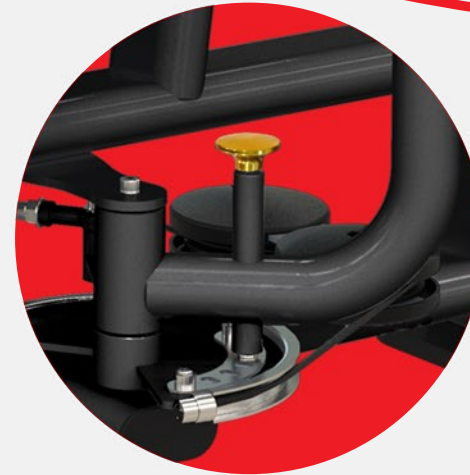

XS1402

PEC FLY

COMMERCIAL SERIES

INTUITIVE DESIGN MAKING IT LADIES & ELDERLY FRIENDLY

X Track Single Series featuring a sleek and elegant built to the embodiment of ultra modern and ergonomic design which allow full body training for toning and strength training for residential, hospitality and commercial use at any environment.

It comes with adjustable seat to accommodate users of different heights, a comfortable back pad and grips with multiple positions. With an easy to adjust pin function, users can easily change the weight of the workout accordingly.

BASE FEATURES

DIMENSION	187CM X 163CM X 141CM
WEIGHT STACK	105 KG
REINFORCE STRUCTURE	OVAL TUBE WITH SATIN BLACK COAT FINISHES
MAGNETIZED PLATE SELECTOR	YES
INDEPENDANT MOVEMENT	WITH ISO-LATED TECHNOLOGY
NON-SLIP GRIP	YES
WEIGHT INDICATOR	YES
UPHOLSTERY	MAN MADE HIGH QUALITY CARBON FIBRE LEATHER
RUBBER FEET	PROTECTION FOR FLOORING
ADJUSTMENTS	EASY ADJUSTMENT SEAT
CABLES	GLASS FIBRE REINFORCED NYLON PULLEYS FOR DURABILITY
PULLEY & BEARING	PRECISION MOTORS GRADE BALL BEARING PULLEYS