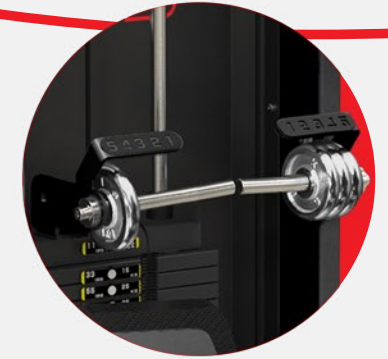

XS1402

PEC FLY

COMMERCIAL SERIES

INTUITIVE DESIGN MAKING IT LADIES & ELDERLY FRIENDLY

X Track Single Series featuring a sleek and elegant built to the embodiment of ultra modern and ergonomic design which allow full body training for toning and strength training for residential, hospitality and commercial use at any environment.

It comes with adjustable seat to accommodate users of different heights, a comfortable back pad and grips with multiple positions. With an easy to adjust pin function, users can easily change the weight of the workout accordingly.

BASE FEATURES

DIMENSION	187CM X 163CM X 141CM
WEIGHT STACK	105 KG
REINFORCE STRUCTURE	OVAL TUBE WITH SATIN BLACK COAT FINISHES
MAGNETIZED PLATE SELECTOR	YES
INDEPENDANT MOVEMENT	WITH ISO-LATED TECHNOLOGY
NON-SLIP GRIP	YES
WEIGHT INDICATOR	YES
UPHOLSTERY	MAN MADE HIGH QUALITY CARBON FIBRE LEATHER
RUBBER FEET	PROTECTION FOR FLOORING
ADJUSTMENTS	EASY ADJUSTMENT SEAT
CABLES	GLASS FIBRE REINFORCED NYLON PULLEYS FOR DURABILITY
PULLEY & BEARING	PRECISION MOTORS GRADE BALL BEARING PULLEYS