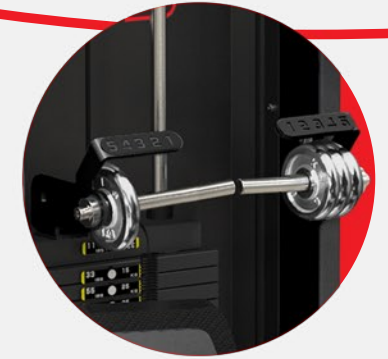

XS1425

ROTARY HIP

COMMERCIAL SERIES

*INTUITIVE DESIGN MAKING IT
LADIES & ELDERLY FRIENDLY*

X Track Single Series featuring a sleek and elegant built to the embodiment of ultra modern and ergonomic design which allow full body training for toning and strength training for residential, hospitality and commercial use at any environment.

It comes with adjustable seat to accommodate users of different heights, a comfortable back pad and grips with multiple positions. With an easy to adjust pin function, users can easily change the weight of the workout accordingly.

BASE FEATURES

| | |
|---------------------------|-----------------------------------------------------|
| DIMENSION | 122CM X 111CM X 153CM |
| WEIGHT STACK | 105 KG |
| REINFORCE STRUCTURE | OVAL TUBE WITH SATIN BLACK COAT FINISHES |
| MAGNETIZED PLATE SELECTOR | YES |
| INDEPENDANT MOVEMENT | WITH ISO-LATED TECHNOLOGY |
| NON-SLIP GRIP | YES |
| WEIGHT INDICATOR | YES |
| UPHOLSTERY | MAN MADE HIGH QUALITY CARBON FIBRE LEATHER |
| RUBBER FEET | PROTECTION FOR FLOORING |
| ADJUSTMENTS | EASY ADJUSTMENT SEAT |
| CABLES | GLASS FIBRE REINFORCED NYLON PULLEYS FOR DURABILITY |
| PULLEY & BEARING | PRECISION MOTORS GRADE BALL BEARING PULLEYS |