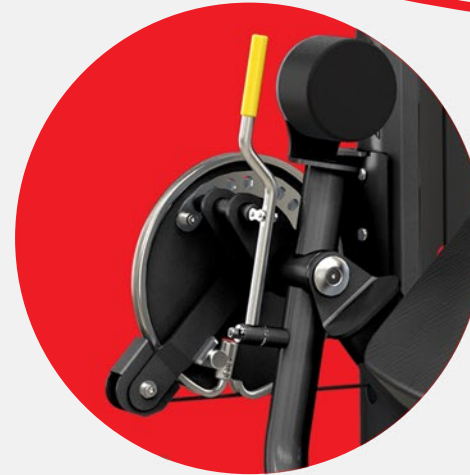

XS1425

ROTARY HIP

COMMERCIAL SERIES

*INTUITIVE DESIGN MAKING IT
LADIES & ELDERLY FRIENDLY*

X Track Single Series featuring a sleek and elegant built to the embodiment of ultra modern and ergonomic design which allow full body training for toning and strength training for residential, hospitality and commercial use at any environment.

It comes with adjustable seat to accommodate users of different heights, a comfortable back pad and grips with multiple positions. With an easy to adjust pin function, users can easily change the weight of the workout accordingly.

BASE FEATURES

| | |
|---------------------------|-----------------------------------------------------|
| DIMENSION | 122CM X 111CM X 153CM |
| WEIGHT STACK | 105 KG |
| REINFORCE STRUCTURE | OVAL TUBE WITH SATIN BLACK COAT FINISHES |
| MAGNETIZED PLATE SELECTOR | YES |
| INDEPENDANT MOVEMENT | WITH ISO-LATED TECHNOLOGY |
| NON-SLIP GRIP | YES |
| WEIGHT INDICATOR | YES |
| UPHOLSTERY | MAN MADE HIGH QUALITY CARBON FIBRE LEATHER |
| RUBBER FEET | PROTECTION FOR FLOORING |
| ADJUSTMENTS | EASY ADJUSTMENT SEAT |
| CABLES | GLASS FIBRE REINFORCED NYLON PULLEYS FOR DURABILITY |
| PULLEY & BEARING | PRECISION MOTORS GRADE BALL BEARING PULLEYS |