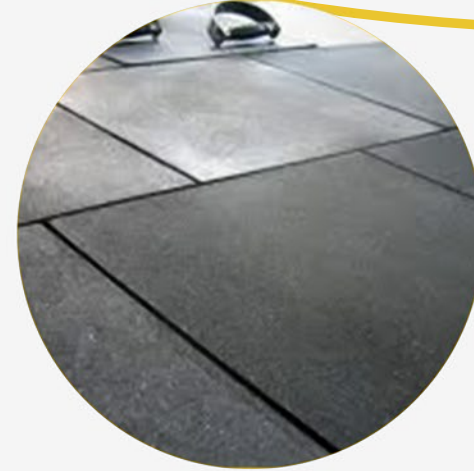

RT01/RT02/RT05 RUBBER TILES

High-density square rubber gym floor mats designed for all commercial workout activities.

We have been able to supply an outstanding rubber mat which is durable, exceptional and perfect for your indoor gym flooring.

BASE FEATURES

SIZE	500 MM X 500 MM
THICKNESS	10MM / 25MM / 50MM
COLOUR	BLACK
MATERIAL	VIRGIN RUBBER