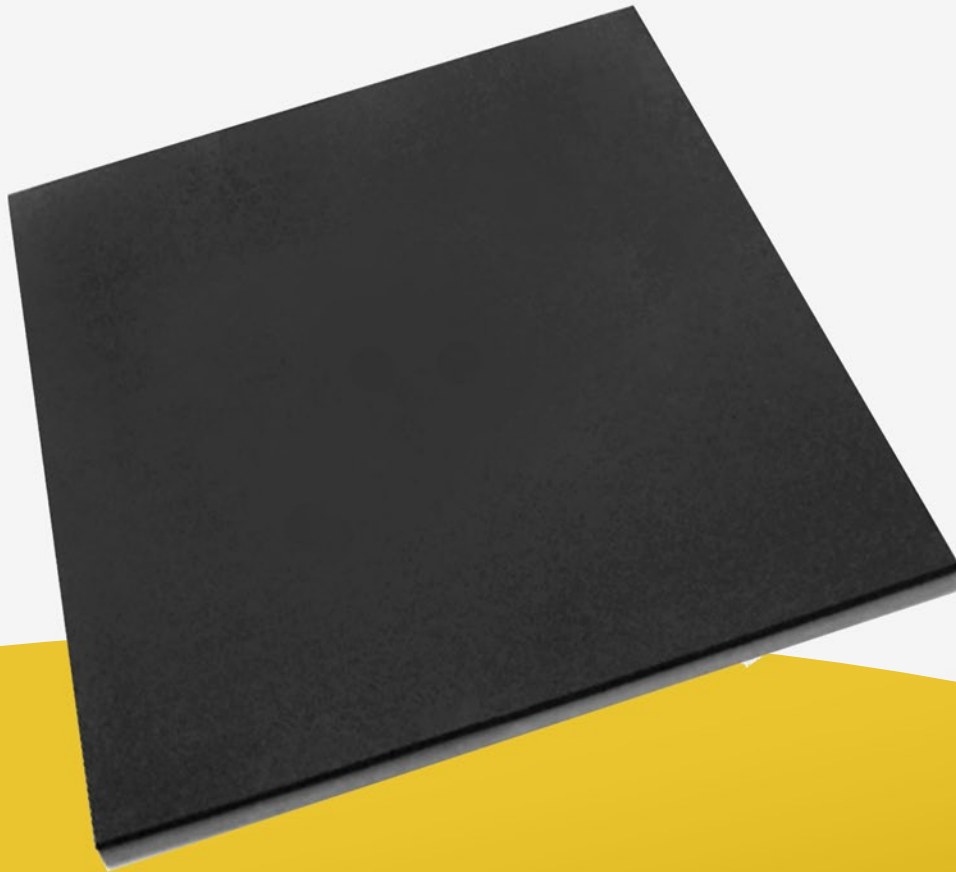

RT01/RT02/RT05 RUBBER TILES

High-density square rubber gym floor mats designed for all commercial workout activities.

We have been able to supply an outstanding rubber mat which is durable, exceptional and perfect for your indoor gym flooring.

BASE FEATURES

SIZE	500 MM X 500 MM
THICKNESS	10MM / 25MM / 50MM
COLOUR	BLACK
MATERIAL	VIRGIN RUBBER