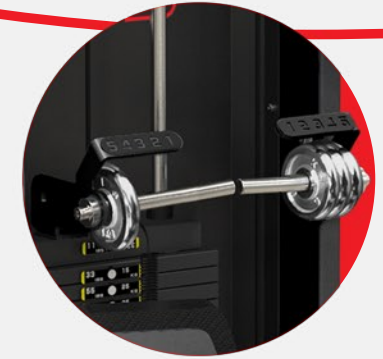

XS1402

SHOULDER PRESS

COMMERCIAL SERIES

INTUITIVE DESIGN MAKING IT LADIES & ELDERLY FRIENDLY

X Track Single Series featuring a sleek and elegant built to the embodiment of ultra modern and ergonomic design which allow full body training for toning and strength training for residential, hospitality and commercial use at any environment.

It comes with adjustable seat to accommodate users of different heights, a comfortable back pad and grips with multiple positions. With an easy to adjust pin function, users can easily change the weight of the workout accordingly.

BASE FEATURES

DIMENSION	178CM X 112CM X 86CM
WEIGHT STACK	105 KG
REINFORCE STRUCTURE	OVAL TUBE WITH SATIN BLACK COAT FINISHES
MAGNETIZED PLATE SELECTOR	YES
INDEPENDANT MOVEMENT	WITH ISO-LATED TECHNOLOGY
NON-SLIP GRIP	YES
WEIGHT INDICATOR	YES
UPHOLSTERY	MAN MADE HIGH QUALITY CARBON FIBRE LEATHER
RUBBER FEET	PROTECTION FOR FLOORING
ADJUSTMENTS	EASY ADJUSTMENT SEAT
CABLES	GLASS FIBRE REINFORCED NYLON PULLEYS FOR DURABILITY
PULLEY & BEARING	PRECISION MOTORS GRADE BALL BEARING PULLEYS